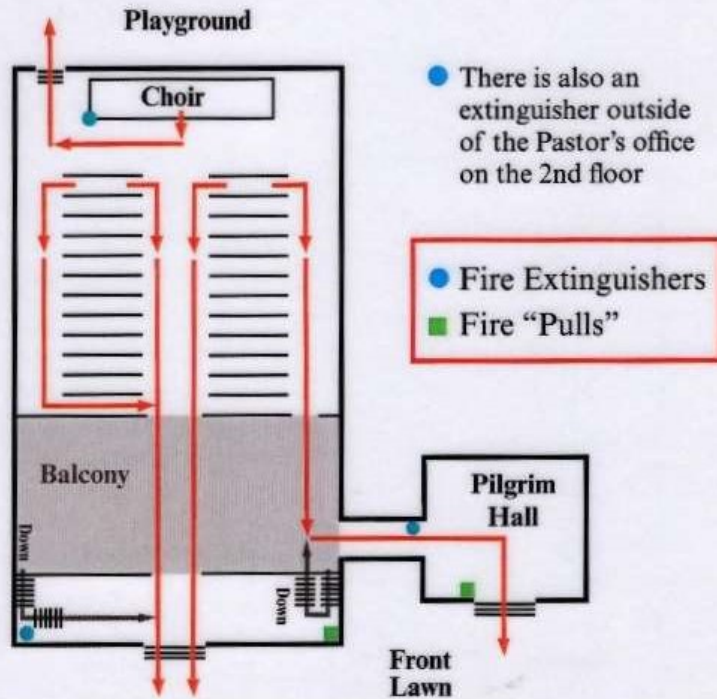

Fire Emergency Routes

Sanctuary Floor

- Choir and worship participants, exit through the door to the right of the pulpit and down stairs. Gather on the playground.
- People in sanctuary, exit through doors in the rear. Exit into the aisle you are closest to. Gather on the front lawn and **not** in the driveway.
- Those exiting via the aisle closest to the new wing, exit through Pilgrim Hall. Gather on the front lawn and **not** in the driveway.
- Parents may join children on the playground, when it is safe to do so.
- Please **DO NOT** go through the church to the nursery.

BALCONY

- Exit by either set of stairs and join the flow on the first floor.
- Gather on the lawn and **not** in the driveway.

Fire Emergency Routes

Lower Level

- Proceed to nearest exit.
- Church school and nursery will be evacuated in class groups and will gather on the lawn in front of Pilgrim Church.
- Teachers will supervise children until reunited with their parent.